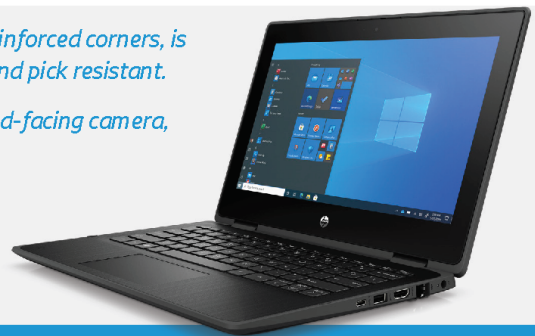

(四) 觸控式平板筆電

1. 原廠型錄

HP PROBOOK x360 11 G7 EE

THE RUGGED X360 BUILT FOR SCHOOLS AND ADAPTABLE TO STUDENT LEARNING STYLES.

Inspire limitless learning with the ProBook x360 EE that easily flips and folds to suit all the ways students like to learn, everywhere learning happens.

- ▶ Say goodbye to downtime with a rugged laptop. It has metal-reinforced corners, is drop tested up to 122cm and has a keyboard that is both spill and pick resistant.
- ▶ Engage student senses with this ProBook's 360° hinge and world-facing camera, which allow for easy interaction while completing tasks.
- ▶ HP Manageability Integration Kit³⁷ easily deploys and manages education devices while HP Sure Sense¹⁸ and HP BIOSphere²⁶ protect students and teachers from malware.

DESIGNED FOR

Students

PURPOSE-DRIVEN, SMOOTH 360° HINGE.

Flip and fold this ProBook x360 to the optimal mode for each student's learning style and activity. Create, collaborate, share, write, read and draw in five different modes.